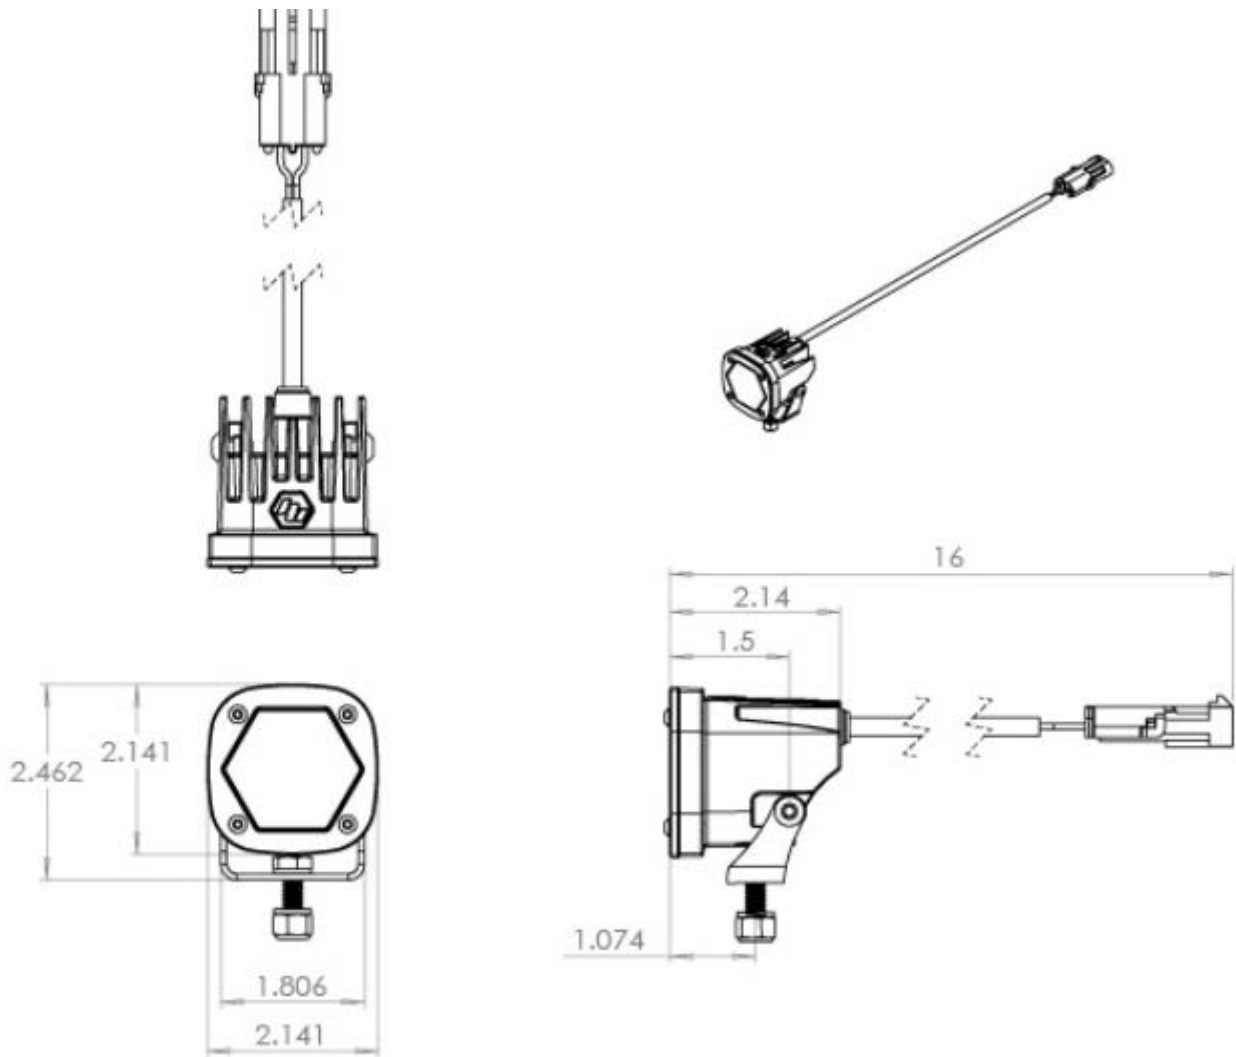

Specifications:

Lumens: 2,320 Utilizing 1 LED

Wattage / Amps: 19.5w / 1.42A

Dimensions: 2.1" Height / 2.1" Width / 2.1" Depth

Weight: 0.4 lbs

LED Life Expectancy: 49,930 Hours

Front Lens: Hardcoated Polycarbonate

Part Number	Description	Size	Lumens	Amps/Watts
38-0001	SI, Spot LED	2.1" Height / 2.1" Width / 2.1" Depth	Lumens: 2,320 Utilizing 1 LED	Wattage/Amps: 19.5W / 1.42A
38-0005	SI, Wide Cornering LED	2.1" Height / 2.1" Width / 2.1" Depth	Lumens: 2,320 Utilizing 1 LED	Wattage/Amps: 19.5W / 1.42A
38-0006	SI, Work/Scene LED	2.1" Height / 2.1" Width / 2.1" Depth	Lumens: 2,320 Utilizing 1 LED	Wattage/Amps: 19.5W / 1.42A
38-0007	SI, Spot Laser	2.1" Height / 2.1" Width / 2.1" Depth	Lumens: 500 Utilizing 1 Laser Chip	Wattage/Amps: 15W / 1.1A
38-0015	SI, Amber Wide Cornering LED	2.1" Height / 2.1" Width / 2.1" Depth	Lumens: 2,320 Utilizing 1 LED	Wattage/Amps: 19.5W / 1.42A
38-7801	SI, Pair Spot LED	(Per Light) 2.1" Height / 2.1" Width / 2.1" Depth	(Per Light) Lumens: 2,320 Utilizing 1 LED	Wattage/Amps: 19.5W / 1.42A
38-7805	SI, Pair Wide Cornering LED	(Per Light) 2.1" Height / 2.1" Width / 2.1" Depth	(Per Light) Lumens: 2,320 Utilizing 1 LED	Wattage/Amps: 19.5W / 1.42A
38-7806	SI, Pair Work/Scene LED	(Per Light) 2.1" Height / 2.1" Width / 2.1" Depth	(Per Light) Lumens: 2,320 Utilizing 1 LED	Wattage/Amps: 19.5W / 1.42A
38-7807	SI, Pair Spot Laser	(Per Light) 2.1" Height / 2.1" Width / 2.1" Depth	(Per Light) Lumens: 500 Utilizing 1 Laser Chip	Wattage/Amps: 15W / 1.1A
38-7815	SI, Pair Amber Wide Cornering LED	(Per Light) 2.1" Height / 2.1" Width / 2.1" Depth	(Per Light) Lumens: 2,320 Utilizing 1 LED	Wattage/Amps: 19.5W / 1.42A