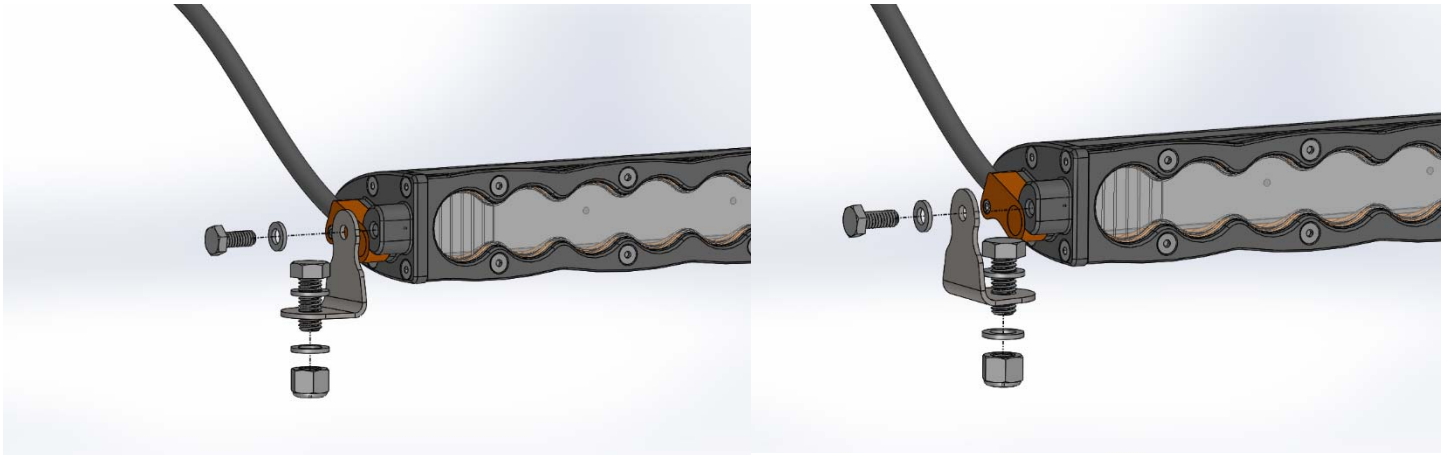

S8 LED Light Bar Mounting