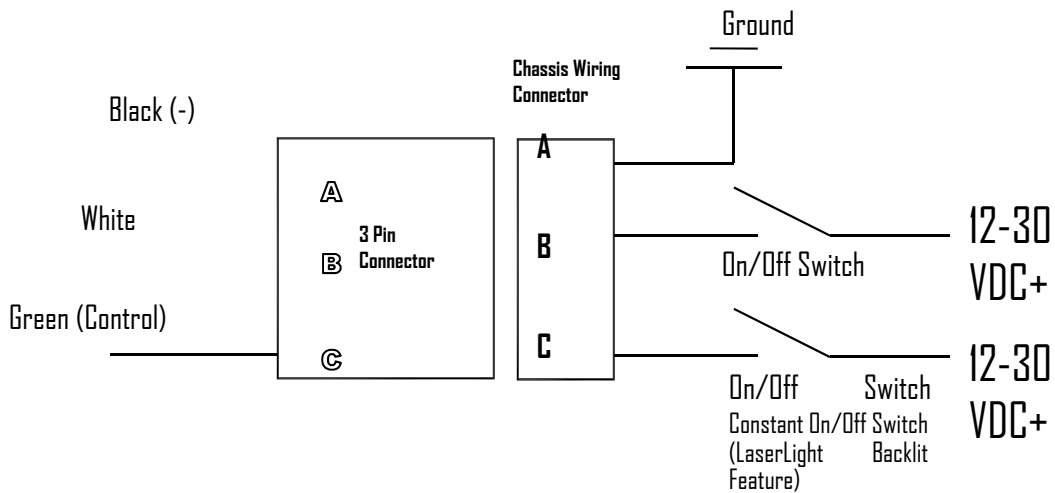

Connector Wiring (WeatherPak 3 Pin Connector)