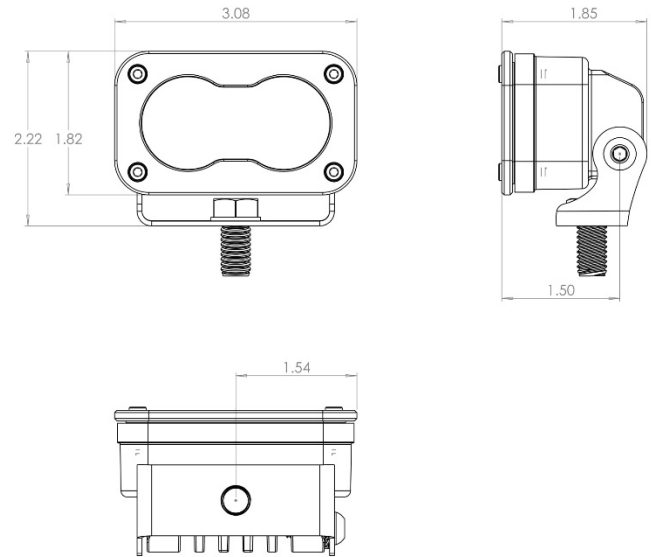

Standards of Compliance:

MIL-STD-810G Certified - (Low Temperature Test, High Temperature, Temperature & Humidity, Thermal Shock Cycling, Dust, Random Vibration, Mechanical Shock, Low Pressure & Drip Box Water)

IP69K Certified - (Submersible to 9ft)

IK10 Compliant - (Mechanical Impact Testing)

Salt Spray Certified

Driving/Combo: Maximum trail coverage in a single light. The Driving/Combo pattern is equipped with both Driving (42°) and spot (9°) optics to provide you with a smooth blend of light for both near field applications and distance (Lighting Zone 3)

Wide Cornering: BD was the first to develop a pattern specifically for cornering, dust and/or fog conditions. The Wide Driving pattern offers a 42° flattened horizontal beam for the ultimate in comfort lighting. (Lighting Zones 1 & 2)

Spot: A longer and narrower 9° beam focus for illumination further down the trail or road. The Spot pattern is designed to be used in conjunction with additional Wide Driving and/or Driving/Combo beam lights. (Lighting Zone 4 & 5)

Flood: Excellent work light or "scene light" with an extremely smooth 115° circle that projects about 40ft. This pattern is not suitable for driving. (Lighting Zone 7)