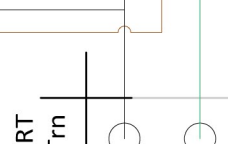

Black, Male
Connector

White, Female
Connector

To H/B Switch

To Mid Harness

Baja Designs Mid Harness
Kickstart, AC Headlight Bikes (No stock battery)
(all connectors viewed from back, locking tab on top)

P/N: 22102