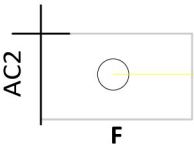

Black, Male
Connector

White, Female
Connector

To H/B Switch

To Mid Harness

Baja Designs Mid Harness
Kickstart, AC Headlight Bikes (No stock battery)
(all connectors viewed from back, locking tab on top)

P/N: 22102