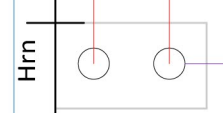

Black, Male
Connector

White, Female
Connector

To H/B Switch

To Mid Harness

Baja Designs Mid Harness
Kickstart, AC Headlight Bikes (No stock battery)
(all connectors viewed from back, locking tab on top)

P/N: 22102