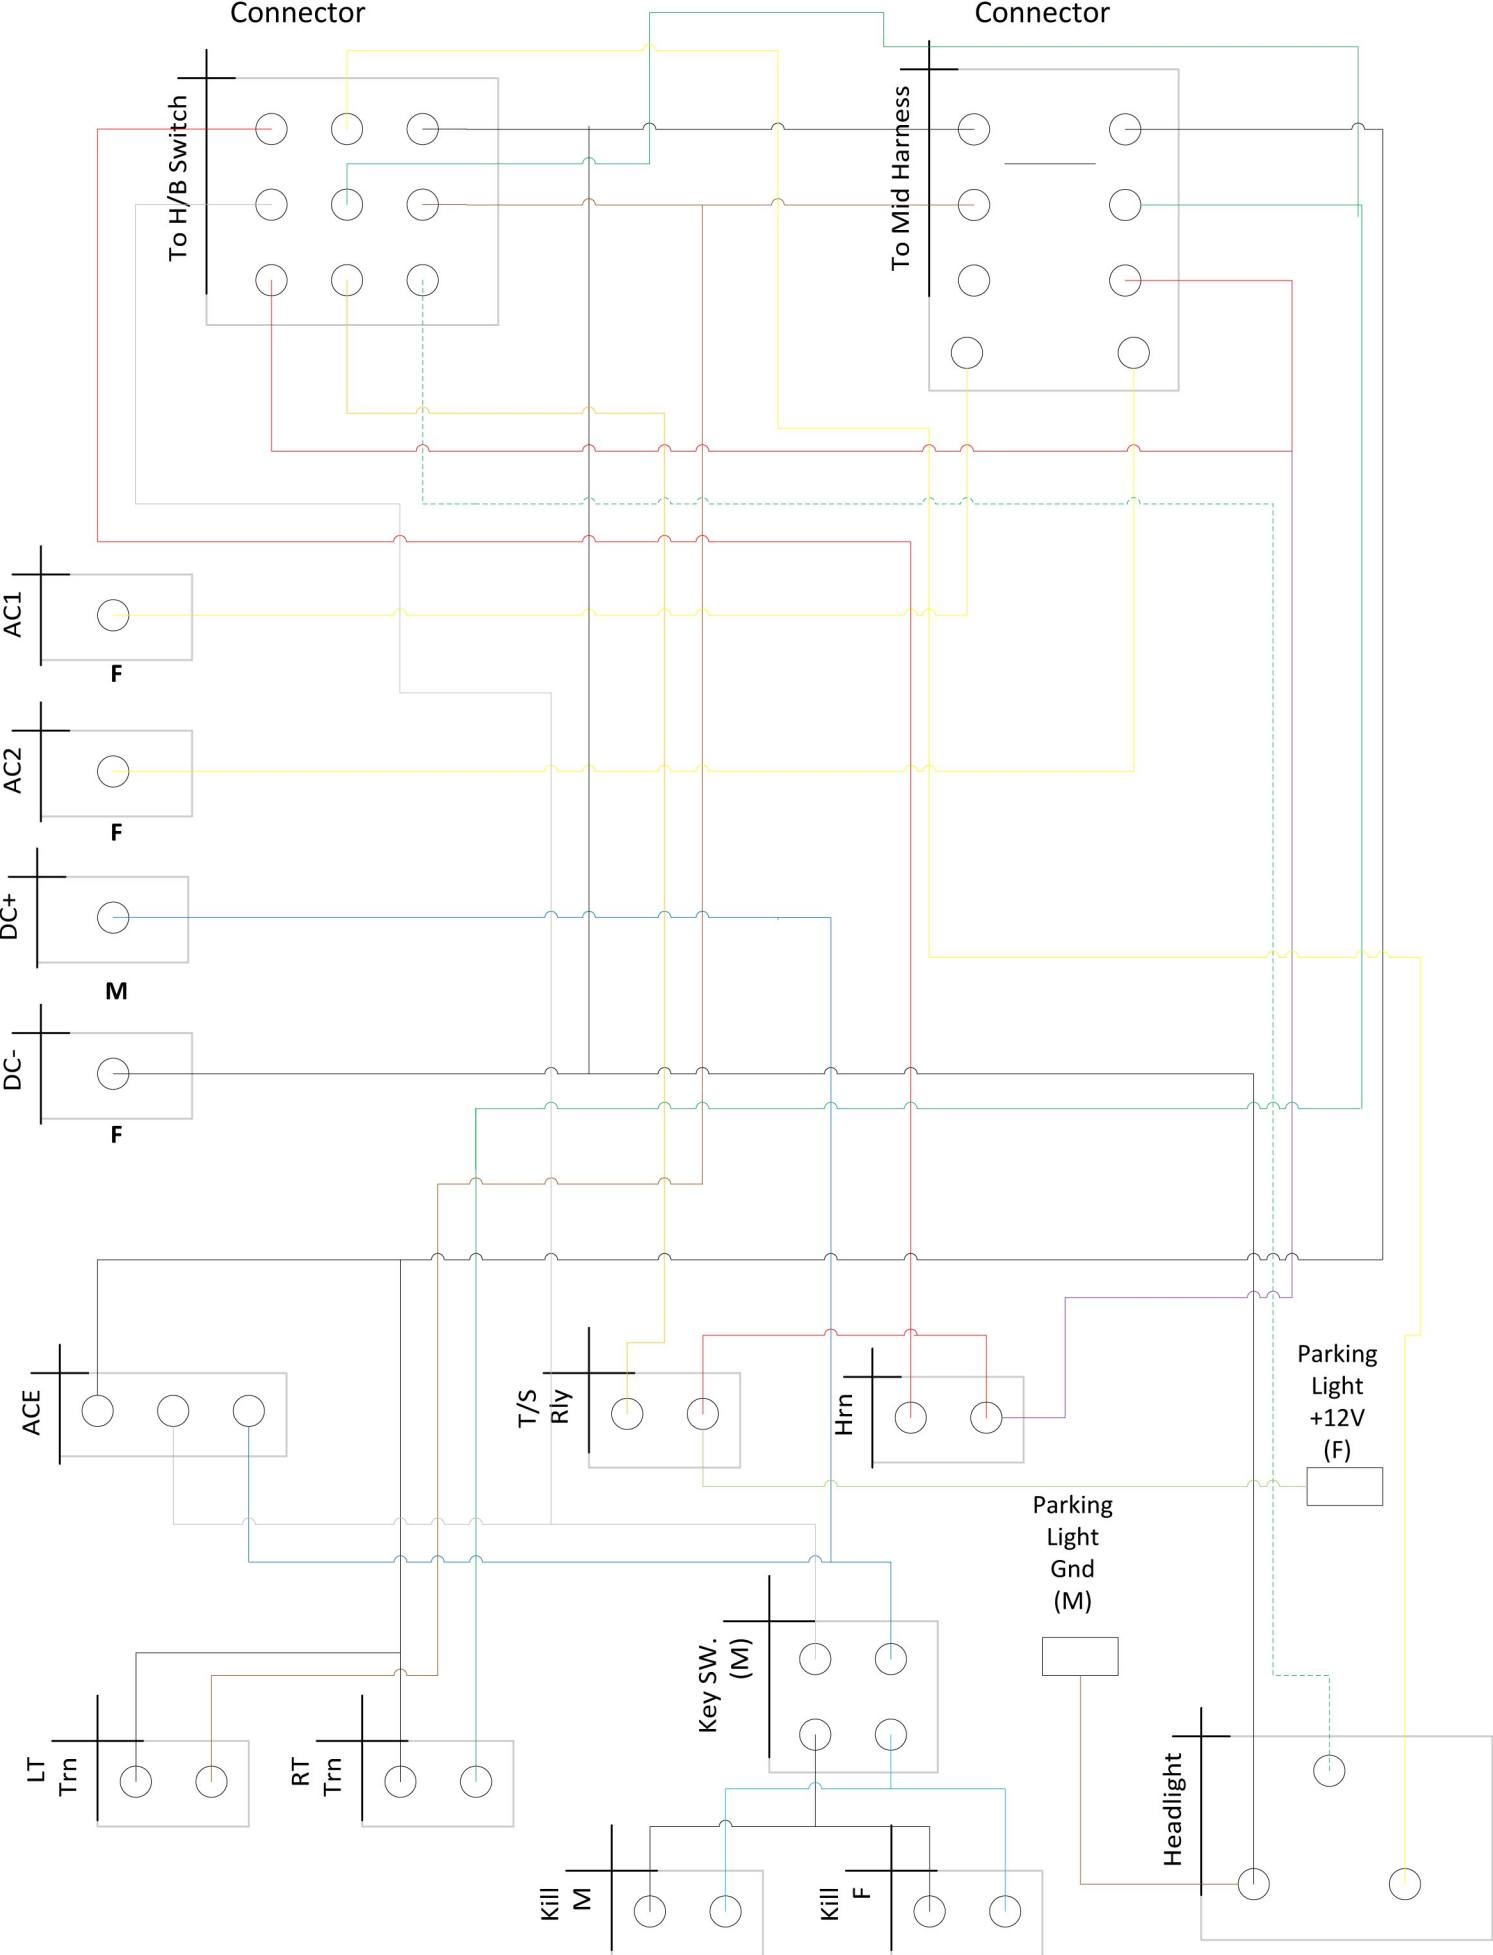

Black, Male
Connector

White, Female
Connector

To H/B Switch

To Mid Harness

Baja Designs Mid Harness
Kickstart, AC Headlight Bikes (No stock battery)
(all connectors viewed from back, locking tab on top)

P/N: 22102

Baja Designs Rear Harness

For Kickstart, AC headlight bikes (no stock battery)
(all connectors viewed from back, locking tab on top)