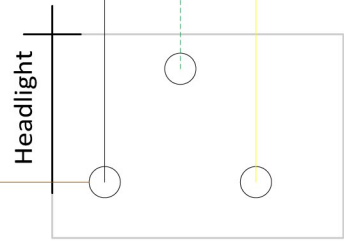

Black, Male
Connector

White, Female
Connector

To H/B Switch

To Mid Harness

Baja Designs Mid Harness
Kickstart, AC Headlight Bikes (No stock battery)
(all connectors viewed from back, locking tab on top)

P/N: 22102