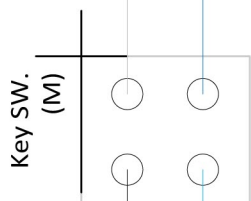

Black, Male
Connector

White, Female
Connector

To H/B Switch

To Mid Harness

Baja Designs Mid Harness
Kickstart, AC Headlight Bikes (No stock battery)
(all connectors viewed from back, locking tab on top)

P/N: 22102