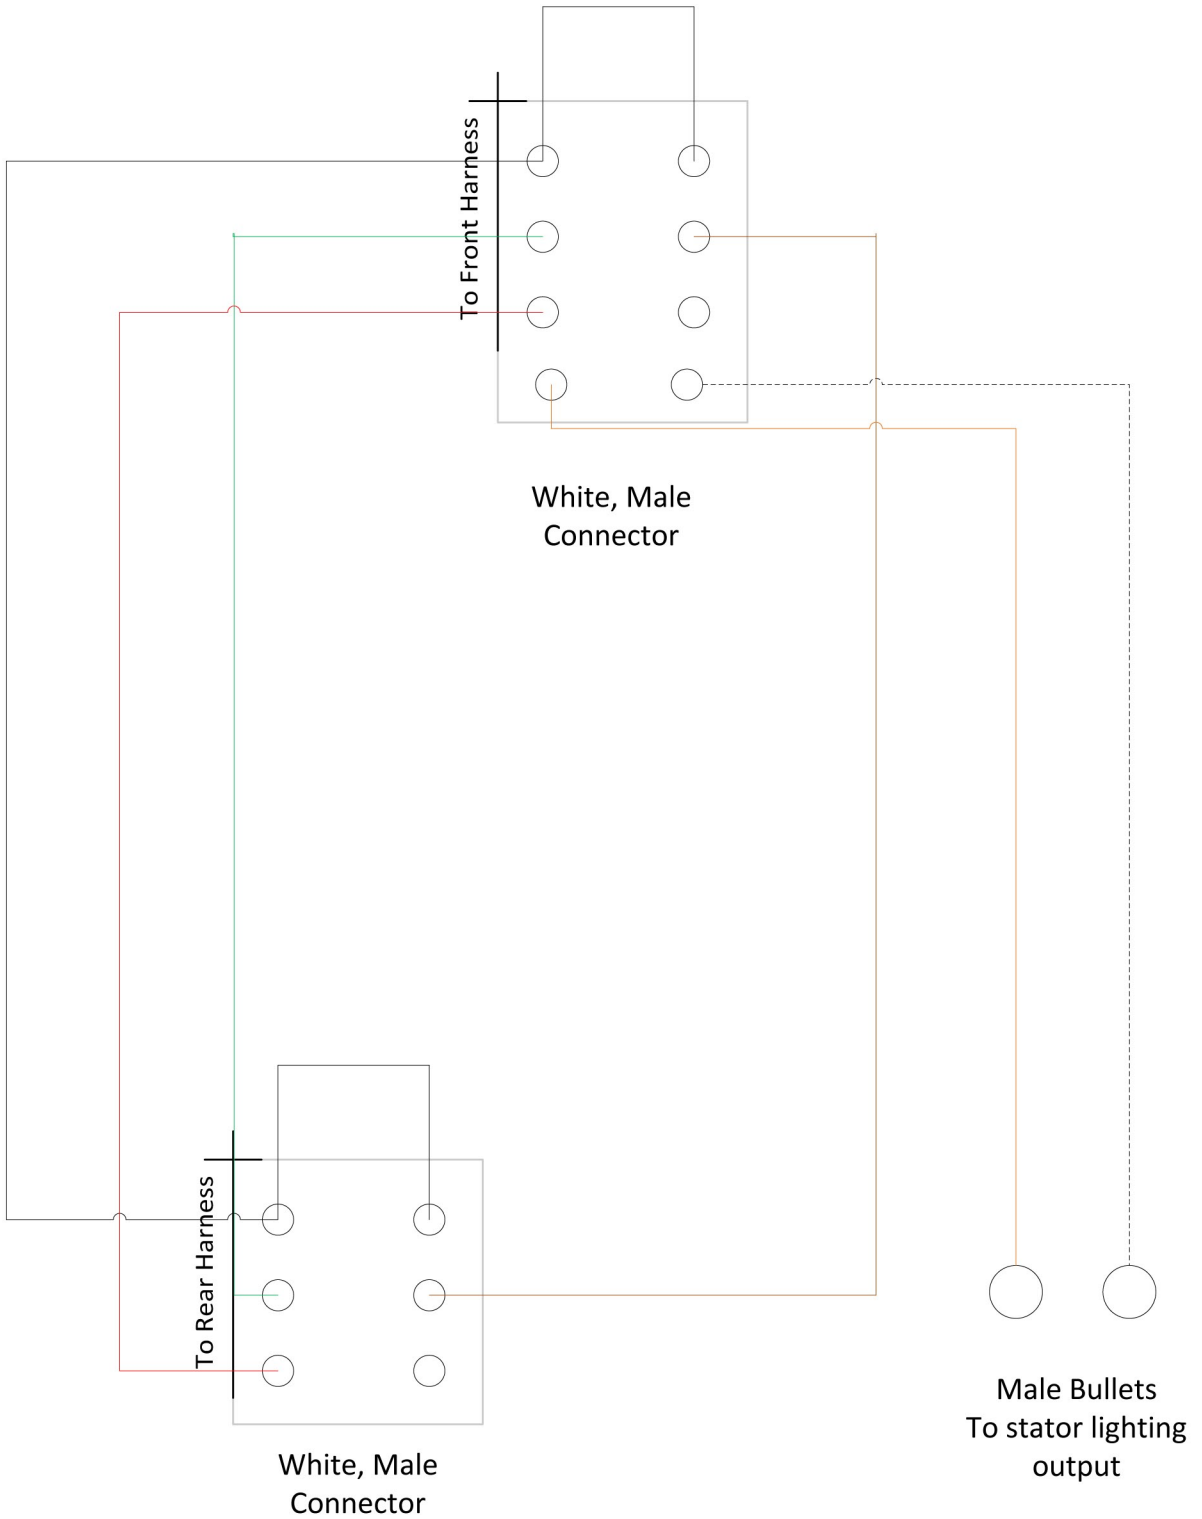

Black, Male
Connector

White, Female
Connector

To H/B Switch

To Mid Harness

Baja Designs Mid Harness
Kickstart, AC Headlight Bikes (No stock battery)
(all connectors viewed from back, locking tab on top)

P/N: 22102

Baja Designs Rear Harness

For Kickstart, AC headlight bikes (no stock battery)
(all connectors viewed from back, locking tab on top)