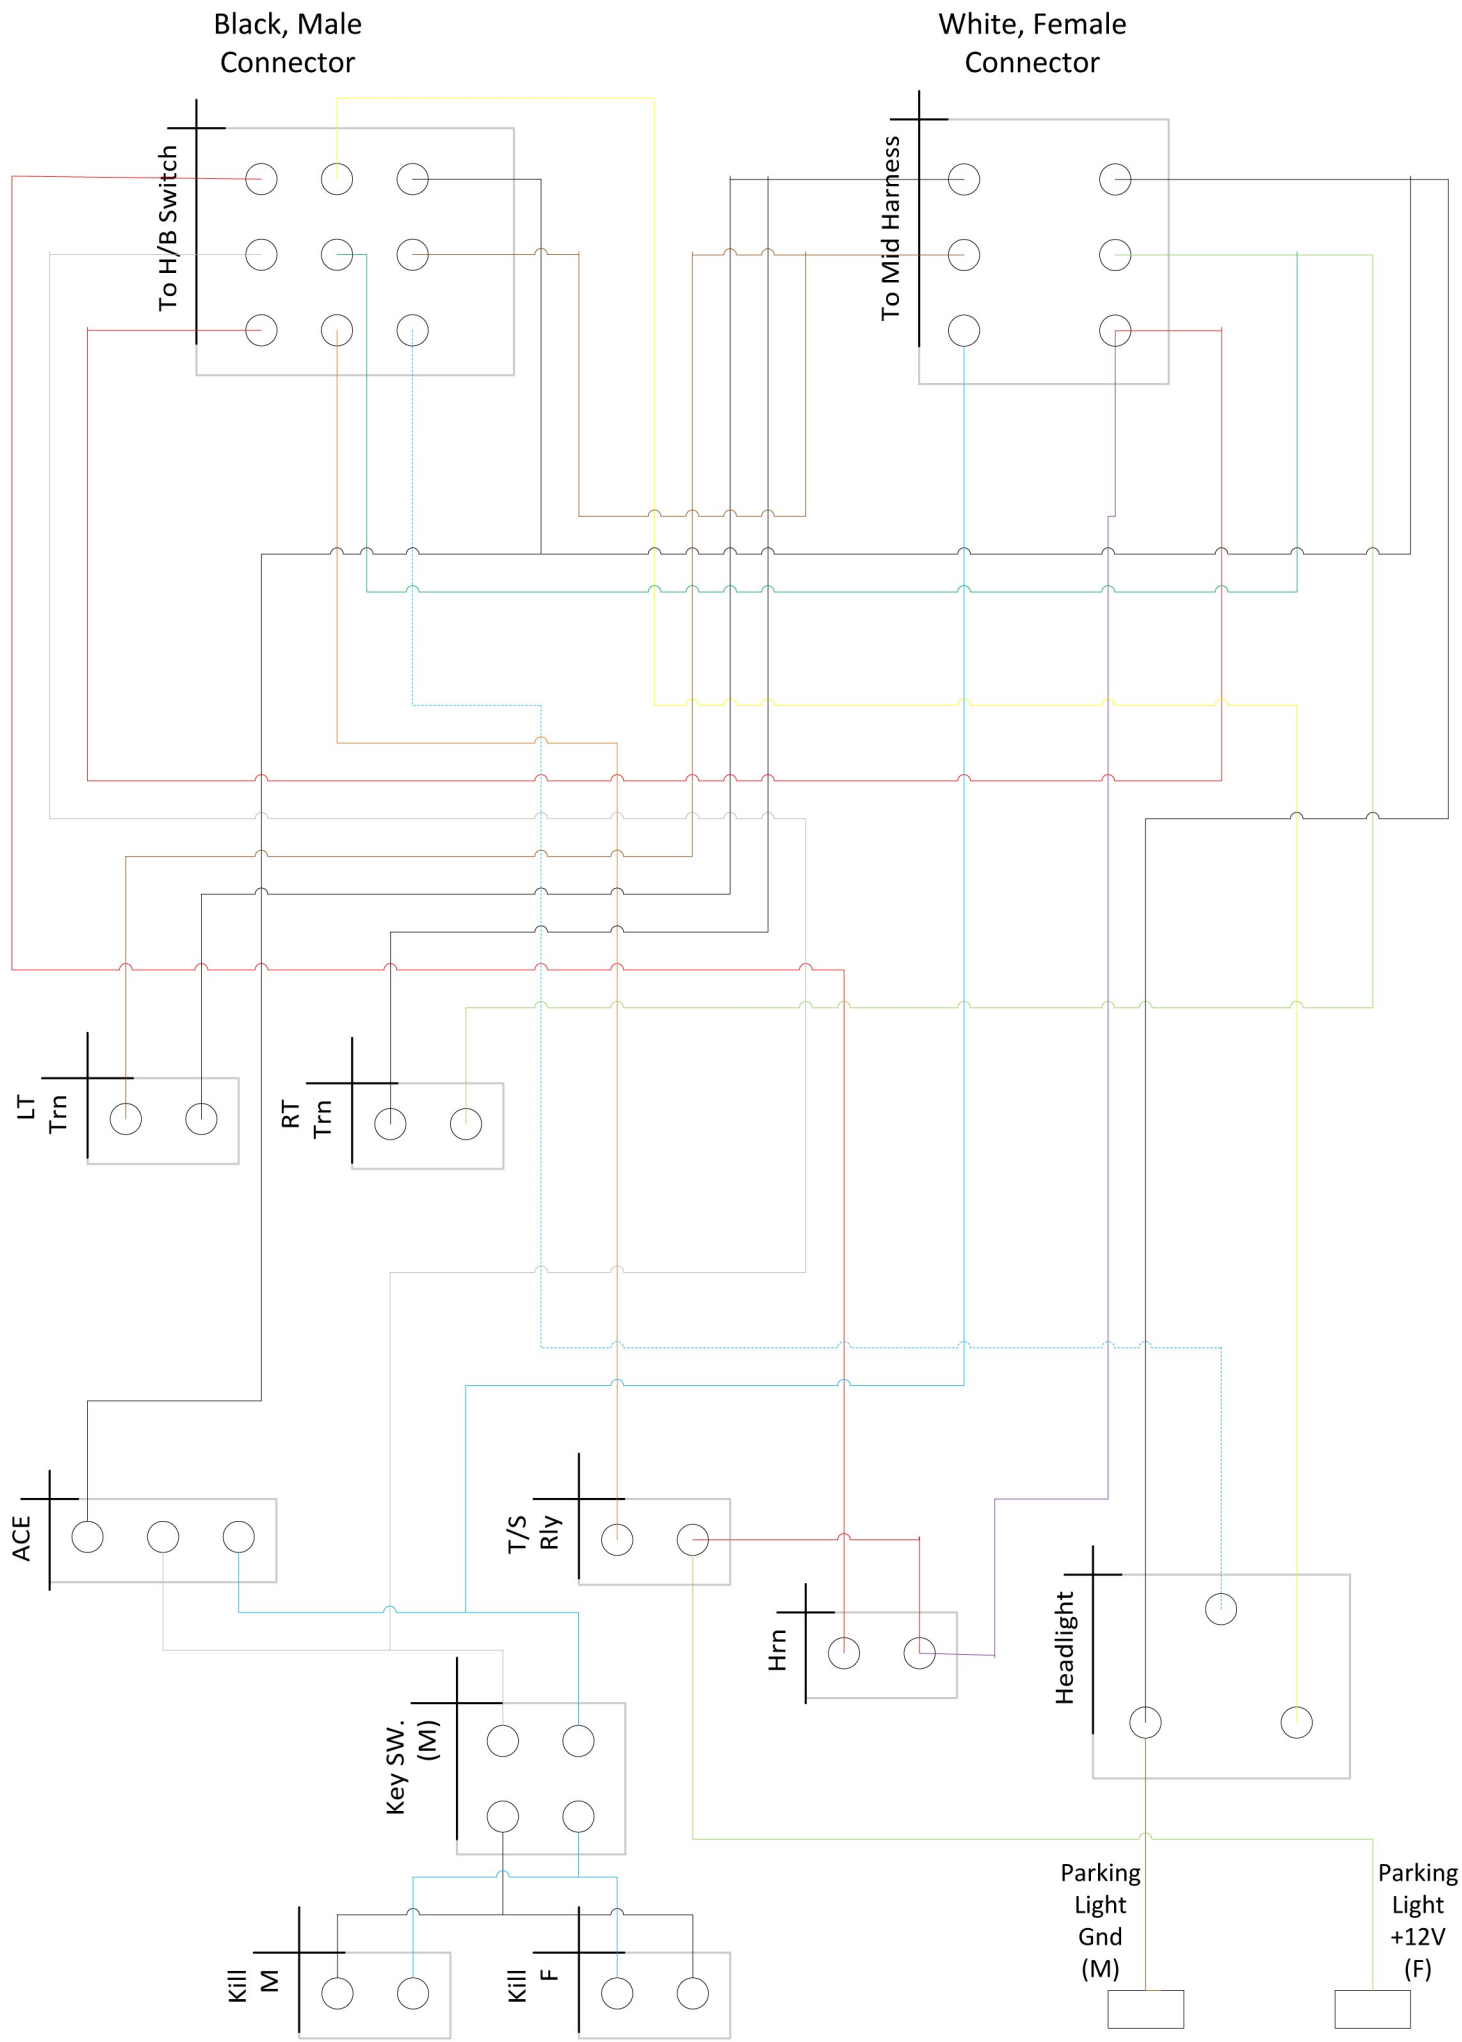

(all connectors viewed from back, locking tab on top)

Baja Designs Mid Harness
(all connectors viewed from back, locking tab on top)