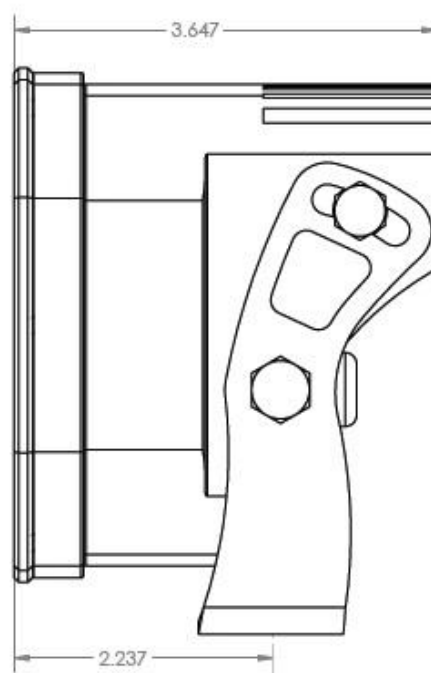

Specifications:

- **Lumens:** 9,500 Utilizing 4 Cree XHP50 LEDs
- **Candela:** 213,605 (CD)
- **Weight:** 2.45 lbs
- **Wattage/Amps:** 80W / 5.79A
- **Dimensions:** 4.43" x 3.65" x 4.43"
- **LED Life Expectancy:** 49,930 Hours
- **Front Lens:** Hard Coated Polycarbonate
- **Housing:** Hard Anodize & Powder Coat
- **Bezel:** Hard Anodize
- **Hardware & Bracket Material:** Stainless Steel

Part Number	Description	Raw Lumens Output	Watts Input	L inches	W inches	H inches	Weight (lb)
Driving Combo							
67-0003	XL80, LED Driving Combo	9,500	80	4.43	3.65	4.43	2.45
Wide Cornering							
67-0005	XL80, LED Wide Cornering	9,500	80	4.43	3.65	4.43	2.45
Amber Driving Combo							
67-0013	XL80, LED Amber Driving Combo	9,500	80	4.43	3.65	4.43	2.45
Amber Wide Cornering							
67-0015	XL80, LED Amber Wide Cornering	9,500	80	4.43	3.65	4.43	2.45
PAIR Driving Combo							
67-7803	XL80, Pair, Driving Combo	19,000	160	4.43	3.65	4.43	4.90
PAIR Wide Cornering							
67-7805	XL80, Pair, Wide Cornering	19,000	160	4.43	3.65	4.43	4.90
PAIR Amber Driving Combo							
67-7813	XL80, Pair, Amber Driving Combo	19,000	160	4.43	3.65	4.43	4.90
PAIR Amber Wide Cornering							
67-7815	XL80, Pair, Amber Wide Cornering	19,000	160	4.43	3.65	4.43	4.90