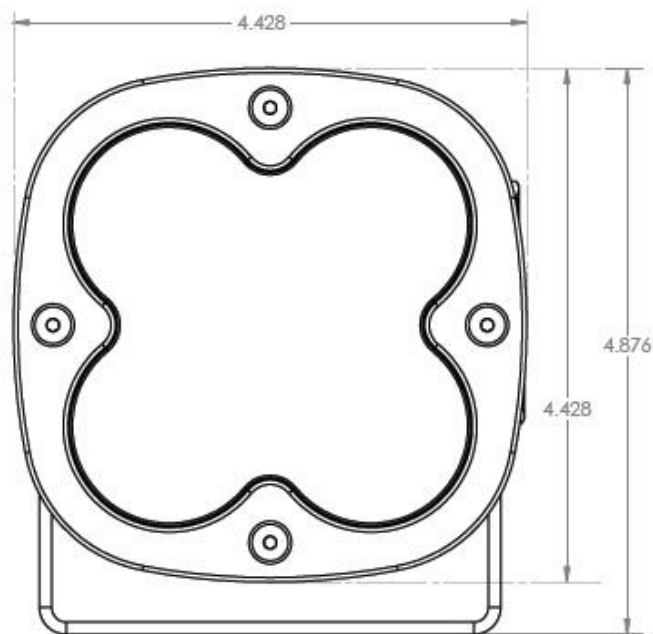

Specifications:

- **Lumens:** 9,500 Utilizing 4 Cree XHP50 LEDs
- **Candela:** 213,605 (CD)
- **Weight:** 2.45 lbs
- **Wattage/Amps:** 80W / 5.79A
- **Dimensions:** 4.43" x 3.65" x 4.43"
- **LED Life Expectancy:** 49,930 Hours
- **Front Lens:** Hard Coated Polycarbonate
- **Housing:** Hard Anodize & Powder Coat
- **Bezel:** Hard Anodize
- **Hardware & Bracket Material:** Stainless Steel

Part Number	Description	Raw Lumens Output	Watts Input	L inches	W inches	H inches	Weight (lb)
Driving Combo							
67-0003	XL80, LED Driving Combo	9,500	80	4.43	3.65	4.43	2.45
Wide Cornering							
67-0005	XL80, LED Wide Cornering	9,500	80	4.43	3.65	4.43	2.45
Amber Driving Combo							
67-0013	XL80, LED Amber Driving Combo	9,500	80	4.43	3.65	4.43	2.45
Amber Wide Cornering							
67-0015	XL80, LED Amber Wide Cornering	9,500	80	4.43	3.65	4.43	2.45
PAIR Driving Combo							
67-7803	XL80, Pair, Driving Combo	19,000	160	4.43	3.65	4.43	4.90
PAIR Wide Cornering							
67-7805	XL80, Pair, Wide Cornering	19,000	160	4.43	3.65	4.43	4.90
PAIR Amber Driving Combo							
67-7813	XL80, Pair, Amber Driving Combo	19,000	160	4.43	3.65	4.43	4.90
PAIR Amber Wide Cornering							
67-7815	XL80, Pair, Amber Wide Cornering	19,000	160	4.43	3.65	4.43	4.90