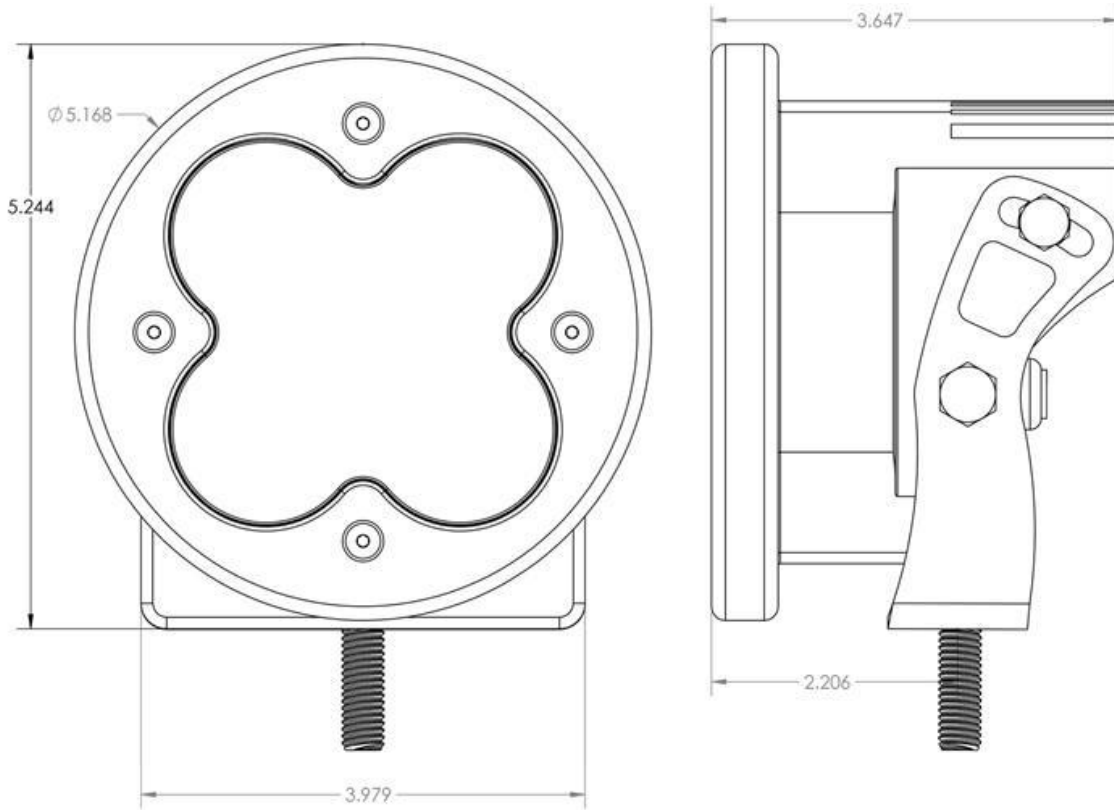

Specifications:

- **Lumens:** 1,800 Utilizing 4 Cree XP-G2 LEDs
- **Weight:** 2.45 lbs
- **Wattage/Amps:** 20W / 1.4A
- **Dimensions:** 5.24" x 3.65" x 5.24"
- **LED Life Expectancy:** 49,930 Hours
- **Front Lens:** Hard Coated Polycarbonate
- **Housing:** Powder Coat Bezel -Hard Anodize
- **Hardware & Bracket Material:** Stainless Steel
- **Exceeds MIL-STD810G**
- **Built-In Overvoltage Protection**

Part Number	Description	Raw Lumens Output	Watts Input	L inches	W inches	H inches	Weight (lb)
High Speed Spot							
57-0001	XL-R Sport, LED High Speed Spot	1,800	20	5.24	3.65	5.24	2.45
Driving Combo							
57-0003	XL-R Sport, LED Driving Combo	1,800	20	5.24	3.65	5.24	2.45
Wide Cornering							
57-0005	XL-R Sport, LED Wide Cornering	1,800	20	5.24	3.65	5.24	2.45
Amber Wide Cornering							
57-0015	XL-R Sport, LED Amber Wide Cornering	1,800	20	5.24	3.65	5.24	2.45