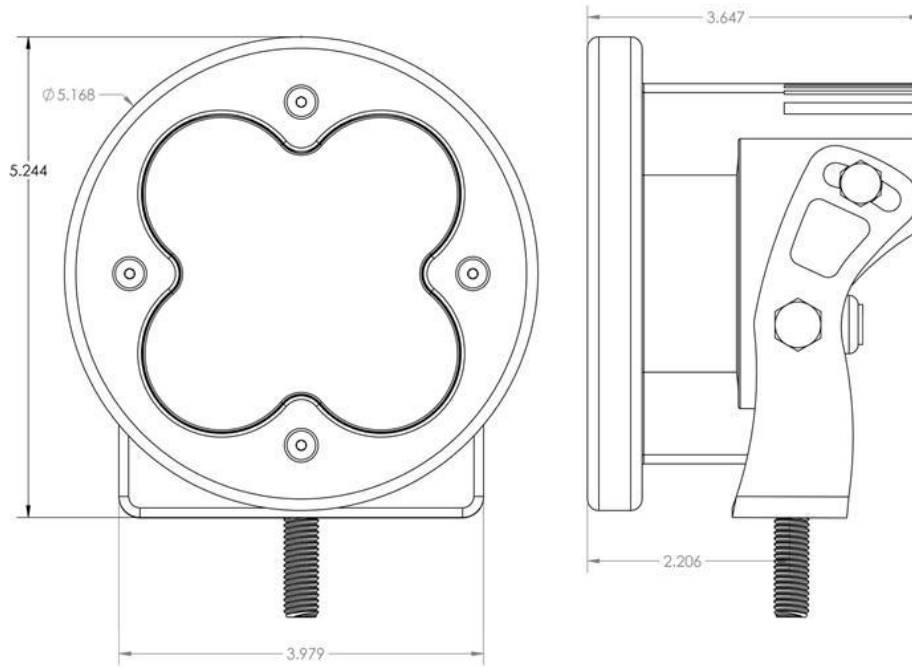

Specifications:

- **Lumens:** 1,800 Utilizing 4 Cree XP-G2 LEDs
- **Weight:** 2.45 lbs
- **Candela:** 191,703 (CD)
- **Wattage/Amps:** 20W / 1.4A
- **Dimensions:** 5.24" x 3.65" x 5.24"
- **LED Life Expectancy:** 49,930 Hours
- **Front Lens:** Hard Coated Polycarbonate
- **Housing:** Powder Coat Bezel -Hard Anodize
- **Hardware & Bracket Material:** Stainless Steel
- **Exceeds MIL-STD810G**
- **Built-In Overvoltage Protection**

Part Number	Description	Raw Lumens Output	Watts Input	L inches	W inches	H inches	Weight (lb)
High Speed Spot							
57-0001	XL-R Sport, LED High Speed Spot	1,800	20	5.24	3.65	5.24	2.45
Driving Combo							
57-0003	XL-R Sport, LED Driving Combo	1,800	20	5.24	3.65	5.24	2.45
Wide Cornering							
57-0005	XL-R Sport, LED Wide Cornering	1,800	20	5.24	3.65	5.24	2.45
Amber Wide Cornering							
57-0015	XL-R Sport, LED Amber Wide Cornering	1,800	20	5.24	3.65	5.24	2.45