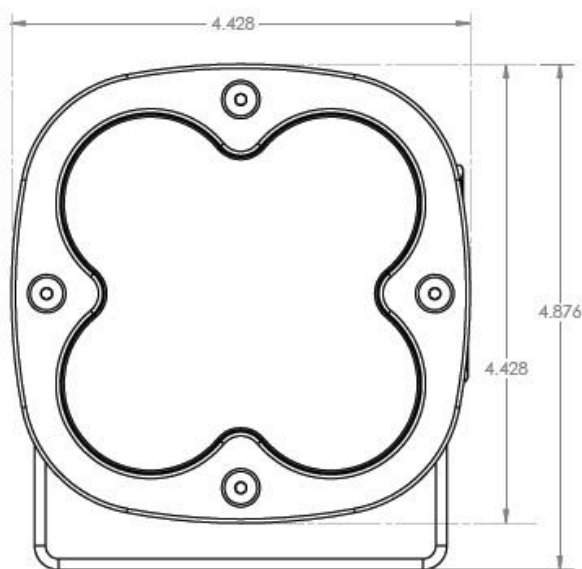

Specifications:

- **Lumens:** 1,800 Utilizing 4 Cree XP-G2 LEDs
- **Candela:** 19,1703 (CD)
- **Weight:** 2.45 lbs
- **Wattage/Amps:** 20W / 1.4A
- **Dimensions:** 4.43" x 3.65" x 4.43"
- **LED Life Expectancy:** 49,930 Hours
- **Front Lens:** Hard Coated Polycarbonate
- **Housing:** Powder Coat Bezel -Hard Anodize
- **Hardware & Bracket Material:** Stainless Steel
- **Exceeds MIL-STD810G**

Part Number	Description	Raw Lumens Output	Watts Input	L inches	W inches	H inches	Weight (lb)
High Speed Spot							
56-0001	XL Sport, LED High Speed Spot	1,800	20	4.43	3.65	4.43	2.45
Driving Combo							
56-0003	XL Sport, LED Driving Combo	1,800	20	4.43	3.65	4.43	2.45
Wide Cornering							
56-0005	XL Sport, LED Wide Cornering	1,800	20	4.43	3.65	4.43	2.45
Amber Wide Cornering							
56-0015	XL Sport, LED Amber Wide Cornering	1,800	20	4.43	3.65	4.43	2.45