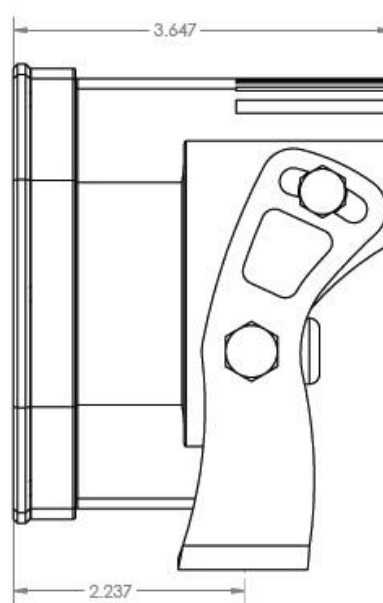

Specifications:

- **Lumens:** 1,800 Utilizing 4 Cree XP-G2 LEDs
- **Candela:** 19,1703 (CD)
- **Weight:** 2.45 lbs
- **Wattage/Amps:** 20W / 1.4A
- **Dimensions:** 4.43" x 3.65" x 4.43"
- **LED Life Expectancy:** 49,930 Hours
- **Front Lens:** Hard Coated Polycarbonate
- **Housing:** Powder Coat Bezel -Hard Anodize
- **Hardware & Bracket Material:** Stainless Steel
- **Exceeds MIL-STD810G**

Part Number	Description	Raw Lumens Output	Watts Input	L inches	W inches	H inches	Weight (lb)
High Speed Spot							
56-0001	XL Sport, LED High Speed Spot	1,800	20	4.43	3.65	4.43	2.45
Driving Combo							
56-0003	XL Sport, LED Driving Combo	1,800	20	4.43	3.65	4.43	2.45
Wide Cornering							
56-0005	XL Sport, LED Wide Cornering	1,800	20	4.43	3.65	4.43	2.45
Amber Wide Cornering							
56-0015	XL Sport, LED Amber Wide Cornering	1,800	20	4.43	3.65	4.43	2.45