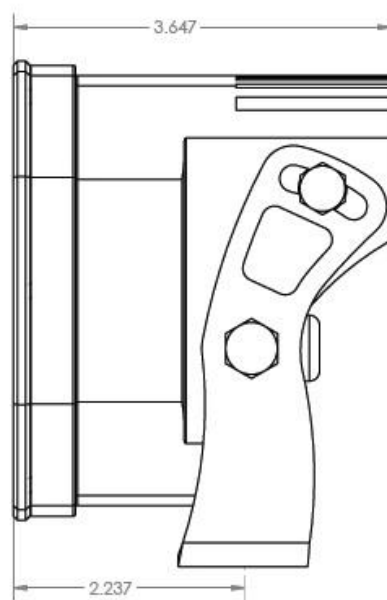

Specifications:

- **Lumens:** 1,800 Utilizing 4 Cree XP-G2 LEDs
- **Candela:** 19,1703 (CD)
- **Weight:** 2.45 lbs
- **Wattage/Amps:** 20W / 1.4A
- **Dimensions:** 4.43" x 3.65" x 4.43"
- **LED Life Expectancy:** 49,930 Hours
- **Front Lens:** Hard Coated Polycarbonate
- **Housing:** Powder Coat Bezel -Hard Anodize
- **Hardware & Bracket Material:** Stainless Steel
- **Exceeds MIL-STD810G**
- **Built-In Overvoltage Protection**

Part Number	Description	Raw Lumens Output	Watts Input	L inches	W inches	H inches	Weight (lb)
High Speed Spot							
56-0001	XL Sport, LED High Speed Spot	1,800	20	4.43	3.65	4.43	2.45
Driving Combo							
56-0003	XL Sport, LED Driving Combo	1,800	20	4.43	3.65	4.43	2.45
Wide Cornering							
56-0005	XL Sport, LED Wide Cornering	1,800	20	4.43	3.65	4.43	2.45
Amber Wide Cornering							
56-0015	XL Sport, LED Amber Wide Cornering	1,800	20	4.43	3.65	4.43	2.45