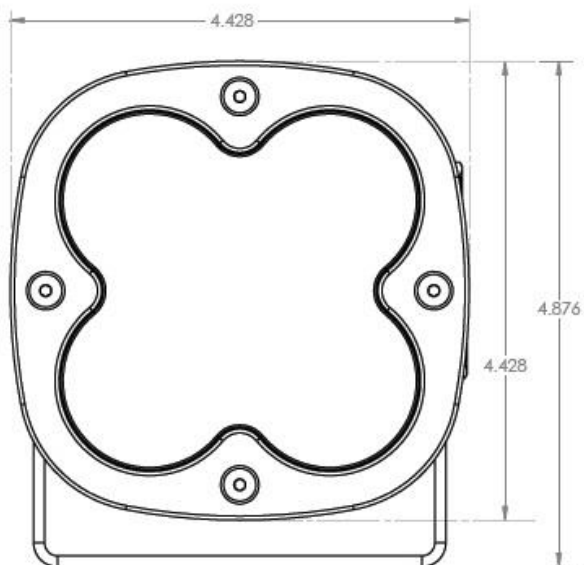

Specifications:

- **Lumens:** 1,800 Utilizing 4 Cree XP-G2 LEDs
- **Candela:** 19,1703 (CD)
- **Weight:** 2.45 lbs
- **Wattage/Amps:** 20W / 1.4A
- **Dimensions:** 4.43" x 3.65" x 4.43"
- **LED Life Expectancy:** 49,930 Hours
- **Front Lens:** Hard Coated Polycarbonate
- **Housing:** Powder Coat Bezel -Hard Anodize
- **Hardware & Bracket Material:** Stainless Steel
- **Exceeds MIL-STD810G**
- **Built-In Overvoltage Protection**

Part Number	Description	Raw Lumens Output	Watts Input	L inches	W inches	H inches	Weight (lb)
High Speed Spot							
56-0001	XL Sport, LED High Speed Spot	1,800	20	4.43	3.65	4.43	2.45
Driving Combo							
56-0003	XL Sport, LED Driving Combo	1,800	20	4.43	3.65	4.43	2.45
Wide Cornering							
56-0005	XL Sport, LED Wide Cornering	1,800	20	4.43	3.65	4.43	2.45
Amber Wide Cornering							
56-0015	XL Sport, LED Amber Wide Cornering	1,800	20	4.43	3.65	4.43	2.45