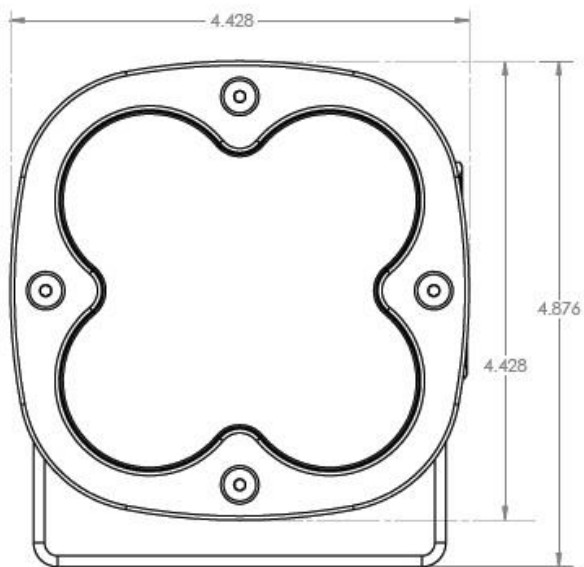

Specifications:

- **Lumens:** 1,800 Utilizing 4 Cree XP-G2 LEDs
- **Candela:** 19,1703 (CD)
- **Weight:** 2.45 lbs
- **Wattage/Amps:** 20W / 1.4A
- **Dimensions:** 4.43" x 3.65" x 4.43"
- **LED Life Expectancy:** 49,930 Hours
- **Front Lens:** Hard Coated Polycarbonate
- **Housing:** Powder Coat Bezel -Hard Anodize
- **Hardware & Bracket Material:** Stainless Steel
- **Exceeds MIL-STD810G**
- **Built-In Overvoltage Protection**

Part Number	Description	Raw Lumens Output	Watts Input	L inches	W inches	H inches	Weight (lb)
High Speed Spot							
56-0001	XL Sport, LED High Speed Spot	1,800	20	4.43	3.65	4.43	2.45
Driving Combo							
56-0003	XL Sport, LED Driving Combo	1,800	20	4.43	3.65	4.43	2.45
Wide Cornering							
56-0005	XL Sport, LED Wide Cornering	1,800	20	4.43	3.65	4.43	2.45
Amber Wide Cornering							
56-0015	XL Sport, LED Amber Wide Cornering	1,800	20	4.43	3.65	4.43	2.45