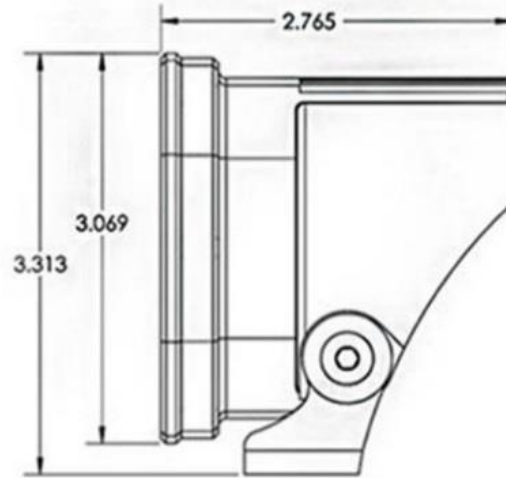

## Specifications:

- **Lumens:** 1,800 Utilizing 4 Cree XP-G2 LEDs
- **Candela:** 72,675 (CD)
- **Weight:** 12 ounces
- **Wattage/Amps:** 20W / 1.4A
- **Dimensions:** 3.07" x 2.77" x 3.07"
- **LED Life Expectancy:** 49,930 Hours
- **Front Lens:** Hard Coated Polycarbonate
- **Housing:** Powder Coat Bezel -Hard Anodize
- **Hardware & Bracket Material:** Stainless Steel
- **Exceeds MIL-STD810G (Mil-Spec Testing)**
- **Built-In Overvoltage Protection**

# Squadron SPORT

Part Number	Description	Raw Lumens Output	Watts Input	L inches	W inches	H inches	Weight (oz)
<b>Spot</b>							
50-0001	Squadron Sport, LED Light - Spot	1,800	20	3.07	2.77	3.07	12
50-1001	Squadron Sport, Flush Mount LED Light - Spot	1,800	20	3.5	2.77	3.5	12
50-0011	Squadron Sport, LED Light - Amber Spot	1,800	20	3.07	2.77	3.07	12
50-1011	Squadron Sport, Flush Mount LED Light - Amber Spot	1,800	20	3.5	2.77	3.5	12
<b>Driving Combo</b>							
50-0003	Squadron Sport, LED Light - Driving Combo	1,800	20	3.07	2.77	3.07	12
50-1003	Squadron Sport, Flush Mount LED Light - Driving Combo	1,800	20	3.5	2.77	3.5	12
50-0013	Squadron Sport, LED Light - Amber Driving Combo	1,800	20	3.07	2.77	3.07	12
50-1013	Squadron Sport, Flush Mount LED Light - Amber Driving Combo	1,800	20	3.5	2.77	3.5	12
<b>Flood</b>							
50-0006	Squadron Sport, LED Light - Flood	1,800	20	3.07	2.77	3.07	12
50-1006	Squadron Sport, Flush Mount LED Light - Flood	1,800	20	3.5	2.77	3.5	12
50-0016	Squadron Sport, LED Light - Amber Flood	1,800	20	3.07	2.77	3.07	12
50-1016	Squadron Sport, Flush Mount LED Light - Amber Flood	1,800	20	3.5	2.77	3.5	12