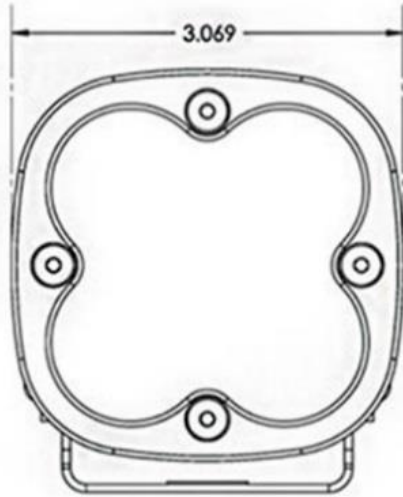

## Specifications:

- **Lumens:** 1,800 Utilizing 4 Cree XP-G2 LEDs
- **Candela:** 72,675 (CD)
- **Weight:** 12 ounces
- **Wattage/Amps:** 20W / 1.4A
- **Dimensions:** 3.07" x 2.77" x 3.07"
- **LED Life Expectancy:** 49,930 Hours
- **Front Lens:** Hard Coated Polycarbonate
- **Housing:** Powder Coat Bezel -Hard Anodize
- **Hardware & Bracket Material:** Stainless Steel
- **Exceeds MIL-STD810G (Mil-Spec Testing)**
- **Built-In Overvoltage Protection**

# Squadron SPORT

Part Number	Description	Raw Lumens Output	Watts Input	L inches	W inches	H inches	Weight (oz)
<b>Spot</b>							
50-0001	Squadron Sport, LED Light - Spot	1,800	20	3.07	2.77	3.07	12
50-1001	Squadron Sport, Flush Mount LED Light - Spot	1,800	20	3.5	2.77	3.5	12
50-0011	Squadron Sport, LED Light - Amber Spot	1,800	20	3.07	2.77	3.07	12
50-1011	Squadron Sport, Flush Mount LED Light - Amber Spot	1,800	20	3.5	2.77	3.5	12
<b>Driving Combo</b>							
50-0003	Squadron Sport, LED Light - Driving Combo	1,800	20	3.07	2.77	3.07	12
50-1003	Squadron Sport, Flush Mount LED Light - Driving Combo	1,800	20	3.5	2.77	3.5	12
50-0013	Squadron Sport, LED Light - Amber Driving Combo	1,800	20	3.07	2.77	3.07	12
50-1013	Squadron Sport, Flush Mount LED Light - Amber Driving Combo	1,800	20	3.5	2.77	3.5	12
<b>Flood</b>							
50-0006	Squadron Sport, LED Light - Flood	1,800	20	3.07	2.77	3.07	12
50-1006	Squadron Sport, Flush Mount LED Light - Flood	1,800	20	3.5	2.77	3.5	12
50-0016	Squadron Sport, LED Light - Amber Flood	1,800	20	3.07	2.77	3.07	12
50-1016	Squadron Sport, Flush Mount LED Light - Amber Flood	1,800	20	3.5	2.77	3.5	12

<b>Wide Cornering</b>							
50-0005	Squadron Sport, LED Light - Wide Cornering	1,800	20	3.07	2.77	3.07	12
50-1005	Squadron Sport, Flush Mount LED Light - Wide Cornering	1,800	20	3.5	2.77	3.5	12
<b>Marine/White</b>							
	<b>For Marine white use part # - WT</b>						
	<b>Example: 50-0001-WT</b>						