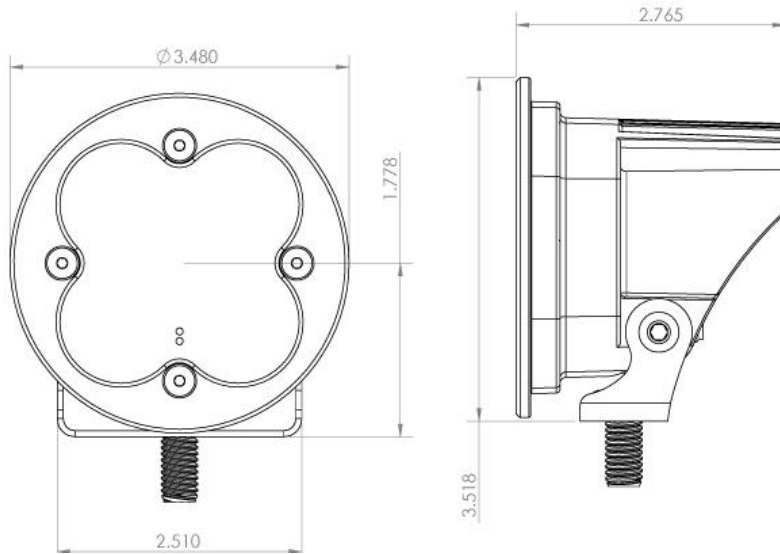

## Specifications:

- **Lumens:** 1,800 Utilizing 4 Cree XP-G2 LEDs
- **Candela:** 72,675 (CD)
- **Weight:** 12 ounces
- **Wattage/Amps:** 20W / 1.4A
- **Dimensions:** 3.07" x 2.77" x 3.07"
- **LED Life Expectancy:** 49,930 Hours
- **Front Lens:** Hard Coated Polycarbonate
- **Housing:** Powder Coat Bezel -Hard Anodize
- **Hardware & Bracket Material:** Stainless Steel
- **Exceeds MIL-STD810G (Mil-Spec Testing)**
- **Built-In Overvoltage Protection**

# Squadron SPORT

	Description	Raw Lumens Output	Watts Input	L inches	W inches	H inches	Weight (oz)
<b>Spot</b>							
50-0001	Squadron Sport, LED Light - Spot	1,800	20	3.07	2.77	3.07	12
50-1001	Squadron Sport, Flush Mount LED Light - Spot	1,800	20	3.5	2.77	3.5	12
50-0011	Squadron Sport, LED Light - Amber Spot	1,800	20	3.07	2.77	3.07	12
50-1011	Squadron Sport, Flush Mount LED Light - Amber Spot	1,800	20	3.5	2.77	3.5	12
<b>Driving Combo</b>							
50-0003	Squadron Sport, LED Light - Driving Combo	1,800	20	3.07	2.77	3.07	12
50-1003	Squadron Sport, Flush Mount LED Light - Driving Combo	1,800	20	3.5	2.77	3.5	12
50-0013	Squadron Sport, LED Light - Amber Driving Combo	1,800	20	3.07	2.77	3.07	12