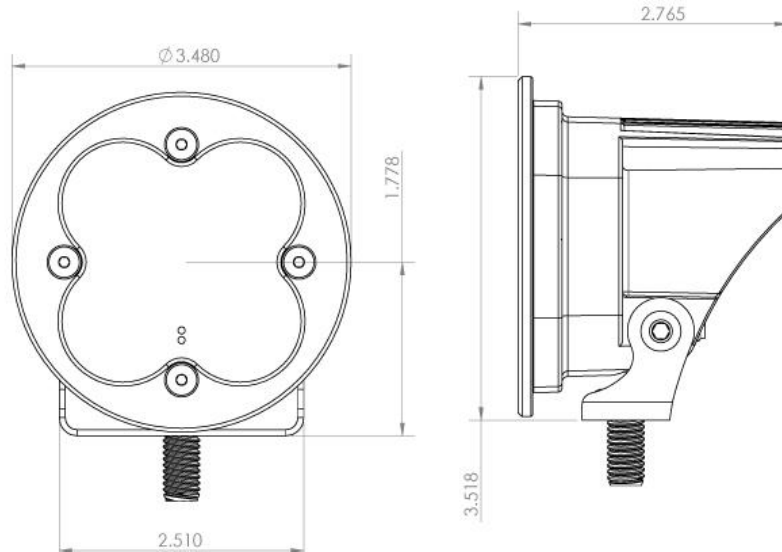

Specifications:

- **Lumens:** 1,800 Utilizing 4 Cree XP-G2 LEDs
- **Candela:** 72,675 (CD)
- **Weight:** 12 ounces
- **Wattage/Amps:** 20W / 1.4A
- **Dimensions:** 3.07" x 2.77" x 3.07"
- **LED Life Expectancy:** 49,930 Hours
- **Front Lens:** Hard Coated Polycarbonate
- **Housing:** Powder Coat Bezel -Hard Anodize
- **Hardware & Bracket Material:** Stainless Steel
- **Exceeds MIL-STD810G (Mil-Spec Testing)**
- **Built-In Overvoltage Protection**

squadron SPORT

	Description	Raw Lumens Output	Watts Input	L inches	W inches	H inches	Weight (oz)
Spot							
50-0001	Squadron Sport, LED Light - Spot	1,800	20	3.07	2.77	3.07	12
50-1001	Squadron Sport, Flush Mount LED Light - Spot	1,800	20	3.5	2.77	3.5	12
50-0011	Squadron Sport, LED Light - Amber Spot	1,800	20	3.07	2.77	3.07	12
50-1011	Squadron Sport, Flush Mount LED Light - Amber Spot	1,800	20	3.5	2.77	3.5	12
Driving Combo							
50-0003	Squadron Sport, LED Light - Driving Combo	1,800	20	3.07	2.77	3.07	12
50-1003	Squadron Sport, Flush Mount LED Light - Driving Combo	1,800	20	3.5	2.77	3.5	12
50-0013	Squadron Sport, LED Light - Amber Driving Combo	1,800	20	3.07	2.77	3.07	12
50-1013	Squadron Sport, Flush Mount LED Light - Amber Driving Combo	1,800	20	3.5	2.77	3.5	12
Flood							
50-0006	Squadron Sport, LED Light - Flood	1,800	20	3.07	2.77	3.07	12
50-1006	Squadron Sport, Flush Mount LED Light - Flood	1,800	20	3.5	2.77	3.5	12
50-0016	Squadron Sport, LED Light - Amber Flood	1,800	20	3.07	2.77	3.07	12
50-1016	Squadron Sport, Flush Mount LED Light - Amber Flood	1,800	20	3.5	2.77	3.5	12

Squadron SPORT

Wide Cornering							
50-0005	Squadron Sport, LED Light - Wide Cornering	1,800	20	3.07	2.77	3.07	12
50-1005	Squadron Sport, Flush Mount LED Light - Wide Cornering	1,800	20	3.5	2.77	3.5	12
Marine/White							
	For Marine white use part # - WT						
	Example: 50-0001-WT						