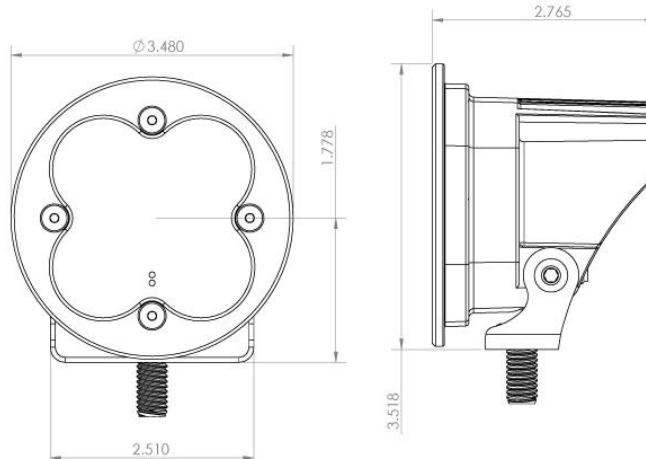

## Specifications:

- **Lumens:** 4,900 Utilizing 4 Cree LEDs
- **Candela:** 76,194 (CD)
- **Weight:** 12 ounces
- **Wattage/Amps:** 40W / 3.33A
- **Input Voltage:** 9V-32V
- **Dimensions:** 3.5" x 2.77" x 3.6"
- **LED Life Expectancy:** 49,930 Hours
- **Front Lens:** Hard Coated Polycarbonate
- **Housing:** Hard Anodize & Powder Coat
- **Bezel:** Hard Anodize
- **Hardware & Bracket Material:** Stainless Steel
- **Built-In Overvoltage Protection**

# Squadron<sup>®</sup>-R PRO

Part Number	Description	Raw Lumens Output	Watts Input	L inches	W inches	H inches	Weight (oz)
<b>Spot</b>							
59-0001	Squadron R Pro, LED Light - Spot	4,900	40	3.5	2.77	3.5	12
59-1001	Squadron R Pro, Flush Mount LED Light – Spot	4,900	40	3.5	2.77	3.5	12
59-0011	Squadron R Pro, LED Light - Amber Spot	4,900	40	3.5	2.77	3.5	12
<b>Driving Combo</b>		4,900	40				
59-0003	Squadron R Pro, LED Light – Driving Combo	4,900	40	3.5	2.77	3.5	12
59-0013	Squadron R Pro, LED Light – Amber Driving Combo	4,900	40	3.5	2.77	3.5	12
		4,900	40	3.5	2.77	3.5	12
<b>Flood</b>		4,900	40				
59-0006	Squadron R Pro, LED Light, Flood	4,900	40	3.5	2.77	3.5	12
59-0016	Squadron R Pro, LED Light - Amber Flood	4,900	40	3.5	2.77	3.5	12
<b>Wide Cornering</b>		4,900	40				
59-0005	Squadron R Pro, LED Light - Wide Cornering	4,900	40	3.5	2.77	3.5	12
4,300	42	3.5	2.77	3.5	12		
<b>Marine/White</b>							
For Marine white use part # - WT							
Example: 59-0001-WT							