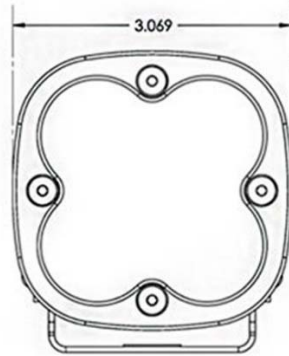

Squadron PRO

Specifications:

- **Lumens:** 4,900 Utilizing 4 Cree LEDs
- **Candela:** 76,194 (CD)
- **Weight:** 12 ounces
- **Wattage/Amps:** 40W / 3.33A
- **Input Voltage:** 9V-32V
- **Dimensions:** 3.07" x 2.77" x 3.07"
- **LED Life Expectancy:** 49,930 Hours
- **Front Lens:** Hard Coated Polycarbonate
- **Housing:** Hard Anodize & Powder Coat
- **Bezel:** Hard Anodize
- **Hardware & Bracket Material:** Stainless Steel
- **Built-In Overvoltage Protection**

Squadron PRO

bajadesigns.

Part Number	Description	Raw Lumens Output	Watts Input	L inches	W inches	H inches	Weight (oz)
Spot							
49-0001	Squadron Pro, LED Light - Spot	4,900	40	3.07	2.77	3.07	12
49-1001	Squadron Pro, Flush Mount LED Light - Spot	4,900	40	3.5	2.77	3.5	12
49-0011	Squadron Pro, LED Light - Amber Spot	4,900	40	3.07	2.77	3.07	12
49-1011	Squadron Pro, Flush Mount, LED Light - Amber Spot	4,900	40	3.5	2.77	3.5	12
Driving Combo		4,900	40				
49-0003	Squadron Pro, LED Light – Driving Combo	4,900	40	3.07	2.77	3.07	12
49-1003	Squadron Pro, Flush Mount LED Light - Driving Combo	4,900	40	3.5	2.77	3.5	12
49-0013	Squadron Pro, LED Light – Amber Driving Combo	4,900	40	3.07	2.77	3.07	12
49-1013	Squadron Pro, Flush Mount LED Light, Amber Driving Combo	4,900	40	3.5	2.77	3.5	12
Flood		4,900	40				
49-0006	Squadron Pro, LED Light, Flood	4,900	40	3.07	2.77	3.07	12
49-1006	Squadron Pro, Flush Mount LED Light, Flood	4,900	40	3.5	2.77	3.5	12
49-0016	Squadron Pro, LED Light - Amber Flood	4,900	40	3.07	2.77	3.07	12
49-1016	Squadron Pro, Flush Mount LED Light - Amber Flood	4,900	40	3.5	2.77	3.5	12
Wide Cornering		4,900	40				
49-0005	Squadron Pro, LED Light - Wide Cornering	4,900	40	3.07	2.77	3.07	12
49-1005	Squadron Pro, Flush Mount LED Light - Wide Cornering	4,900	40	3.5	2.77	3.5	12
Marine/White							
	For Marine white use part # - WT						
	Example: 49-0001-WT						