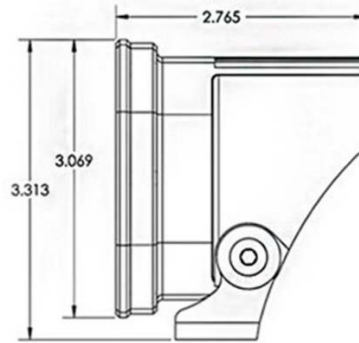

Squadron PRO

bajadesigns.

Part Number	Description	Raw Lumens Output	Watts Input	L inches	W inches	H inches	Weight (oz)
Spot							
49-0001	Squadron Pro, LED Light - Spot	4,900	40	3.07	2.77	3.07	12
49-1001	Squadron Pro, Flush Mount LED Light - Spot	4,900	40	3.5	2.77	3.5	12
49-0011	Squadron Pro, LED Light - Amber Spot	4,900	40	3.07	2.77	3.07	12
49-1011	Squadron Pro, Flush Mount, LED Light - Amber Spot	4,900	40	3.5	2.77	3.5	12
Driving Combo		4,900	40				
49-0003	Squadron Pro, LED Light – Driving Combo	4,900	40	3.07	2.77	3.07	12
49-1003	Squadron Pro, Flush Mount LED Light - Driving Combo	4,900	40	3.5	2.77	3.5	12
49-0013	Squadron Pro, LED Light – Amber Driving Combo	4,900	40	3.07	2.77	3.07	12
49-1013	Squadron Pro, Flush Mount LED Light, Amber Driving Combo	4,900	40	3.5	2.77	3.5	12
Flood		4,900	40				
49-0006	Squadron Pro, LED Light, Flood	4,900	40	3.07	2.77	3.07	12
49-1006	Squadron Pro, Flush Mount LED Light, Flood	4,900	40	3.5	2.77	3.5	12
49-0016	Squadron Pro, LED Light - Amber Flood	4,900	40	3.07	2.77	3.07	12
49-1016	Squadron Pro, Flush Mount LED Light - Amber Flood	4,900	40	3.5	2.77	3.5	12
Wide Cornering		4,900	40				
49-0005	Squadron Pro, LED Light - Wide Cornering	4,900	40	3.07	2.77	3.07	12
49-1005	Squadron Pro, Flush Mount LED Light - Wide Cornering	4,900	40	3.5	2.77	3.5	12
Marine/White							
	For Marine white use part # - WT						
	Example: 49-0001-WT