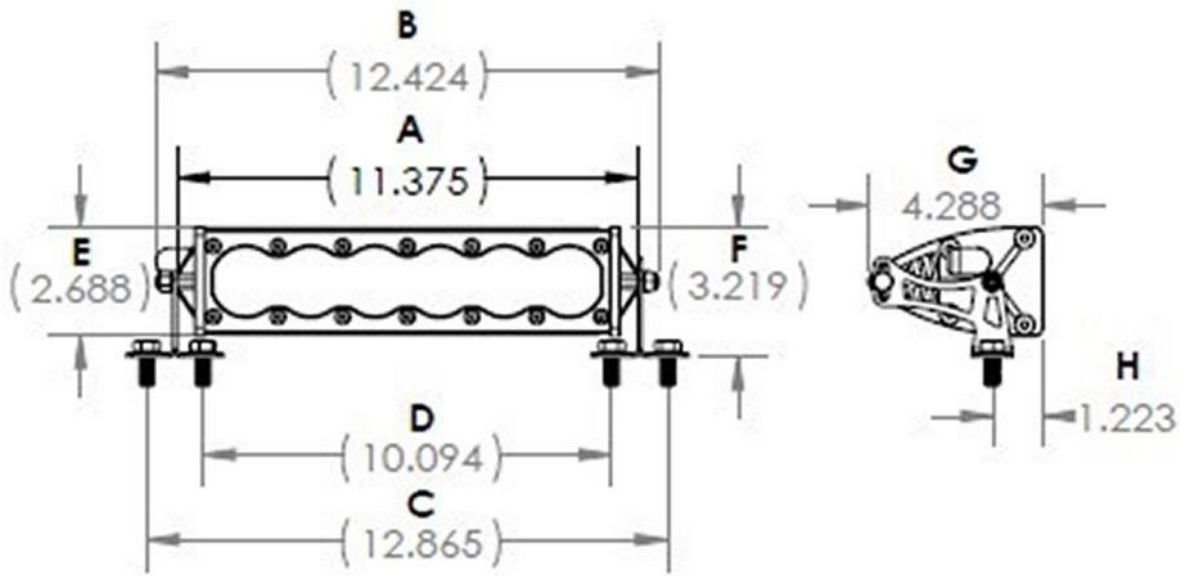

Specifications:

- **Lumens:** 11,650 Utilizing 6 Cree LEDs
- **Candela:** 509,550 (CD)
- **Weight:** 3.6 lbs per 10" Section
- **Wattage/Amps:** 101W / 8.4A
- **Dimensions:** 10" x 4.29" x 2.69"
- **LED Life Expectancy:** 49,930 Hours
- **Front Lens:** Hard Coated Polycarbonate
- **Housing:** Aircraft Grade Aluminum w/Mil-Spec Hard Anodize
- **Hardware & Bracket Material:** Stainless Steel
- **Exceeds MIL-STD810G**
- **Built-In Overvoltage Protection**

Part Number	Description	Raw Lumens Output	Watts Input	L inches	W inches	H inches	Weight (lb)
Driving Combo							
77-1003	OnX6, 10" Hi-Power LED Light Bar - Driving Combo	11,650	101	10	4.29	2.69	4.25
77-2003	OnX6, 20" Hi-Power LED Light Bar - Driving Combo	23,300	202	20	4.29	2.69	8.50
77-3003	OnX6, 30" Hi-Power LED Light Bar - Driving Combo	34,950	303	30	4.29	2.69	12.75
77-4003	OnX6, 40" Hi- Power LED Light Bar - Driving Combo	46,600	404	40	4.29	2.69	17