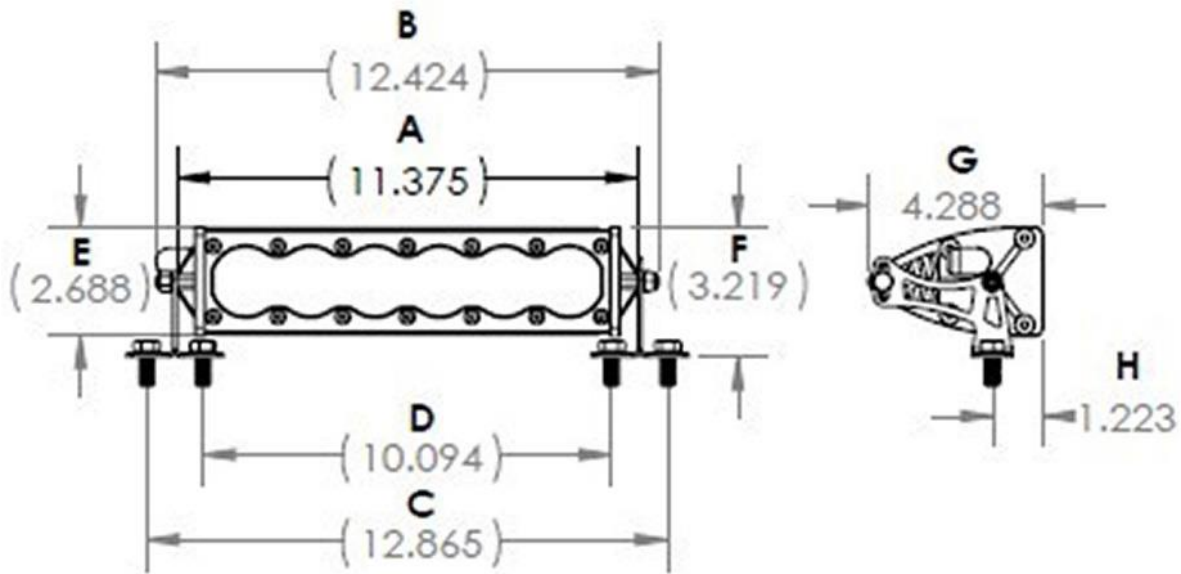

Specifications:

- **Lumens:** 7,350 Utilizing 6 Cree XM-L2 LED
- **Candela:** 28,0971 (CD)
- **Weight:** 3.6 lbs per 10" Section
- **Wattage/Amps:** 63W / 5.25A
- **Dimensions:** 10" x 4.29" x 2.69"
- **LED Life Expectancy:** 49,930 Hours
- **Front Lens:** Hard Coated Polycarbonate
- **Housing:** Aircraft Grade Aluminum w/Mil-Spec Hard Anodize
- **Hardware & Bracket Material:** Stainless Steel
- **Exceeds MIL-STD810G**
- **Built-In Overvoltage Protection**

Part Number	Description	Raw Lumens Output	Watts Input	L inches	W inches	H inches	Weight (lb)
High Speed Spot							
45-1001	OnX6, 10" LED Light Bar - High Speed Spot	7,350	58.5	10	4.29	2.69	4.25
45-2001	OnX6, 20" LED Light Bar - High Speed Spot	14,700	117	20	4.29	2.69	8.50
45-3001	OnX6, 30" LED Light Bar - High Speed Spot	22,050	175.5	30	4.29	2.69	12.75
45-4001	OnX6, 40" LED Light Bar - High Speed Spot	29,400	234	40	4.29	2.69	17
45-5001	OnX6, 50" LED Light Bar - High Speed Spot	36,750	292.5	50	4.29	2.69	21.25
Driving Combo							
45-1003	OnX6, 10" LED Light Bar - Driving Combo	7,350	58.5	10	4.29	2.69	4.25
45-2003	OnX6, 20" LED Light Bar - Driving Combo	14,700	117	20	4.29	2.69	8.50
45-3003	OnX6, 30" LED Light Bar - Driving Combo	22,050	175.5	30	4.29	2.69	12.75
45-4003	OnX6, 40" LED Light Bar - Driving Combo	29,400	234	40	4.29	2.69	17
45-5003	OnX6, 50" LED Light Bar - Driving Combo	36,750	292.5	50	4.29	2.69	21.25
Wide Driving							
45-1004	OnX6, 10" LED Light Bar - Wide Driving	7,350	58.5	10	4.29	2.69	4.25
45-2004	OnX6, 20" LED Light Bar - Wide Driving	14,700	117	20	4.29	2.69	8.50