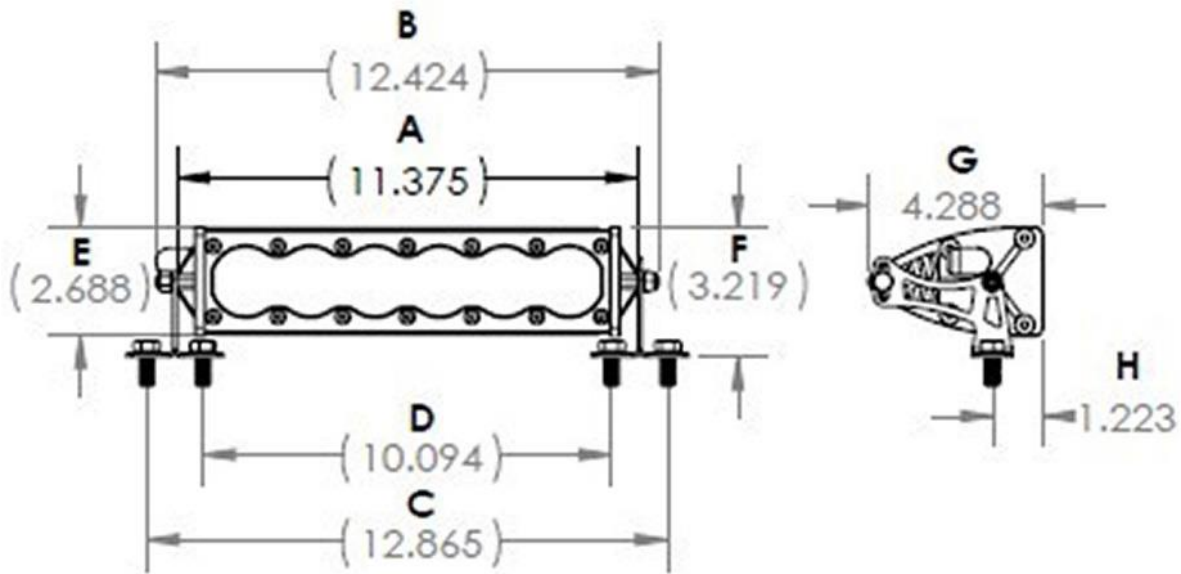

Specifications:

- **Lumens:** 7,350 Utilizing 6 Cree XM-L2 LED
- **Candela:** 280,971 (CD)
- **Weight:** 3.6 lbs per 10" Section
- **Wattage/Amps:** 63W / 5.25A
- **Dimensions:** 10" x 4.29" x 2.69"
- **LED Life Expectancy:** 49,930 Hours
- **Front Lens:** Hard Coated Polycarbonate
- **Housing:** Aircraft Grade Aluminum w/Mil-Spec Hard Anodize
- **Hardware & Bracket Material:** Stainless Steel
- **Exceeds MIL-STD810G**
- **Built-In Overvoltage Protection**

Part Number	Description	Raw Lumens Output	Watts Input	L inches	W inches	H inches	Weight (lb)
High Speed Spot							
45-1001	OnX6, 10" LED Light Bar - High Speed Spot	7,350	58.5	10	4.29	2.69	4.25
45-2001	OnX6, 20" LED Light Bar - High Speed Spot	14,700	117	20	4.29	2.69	8.50
45-3001	OnX6, 30" LED Light Bar - High Speed Spot	22,050	175.5	30	4.29	2.69	12.75
45-4001	OnX6, 40" LED Light Bar - High Speed Spot	29,400	234	40	4.29	2.69	17
45-5001	OnX6, 50" LED Light Bar - High Speed Spot	36,750	292.5	50	4.29	2.69	21.25
Driving Combo							
45-1003	OnX6, 10" LED Light Bar - Driving Combo	7,350	58.5	10	4.29	2.69	4.25
45-2003	OnX6, 20" LED Light Bar - Driving Combo	14,700	117	20	4.29	2.69	8.50
45-3003	OnX6, 30" LED Light Bar - Driving Combo	22,050	175.5	30	4.29	2.69	12.75
45-4003	OnX6, 40" LED Light Bar - Driving Combo	29,400	234	40	4.29	2.69	17
45-5003	OnX6, 50" LED Light Bar - Driving Combo	36,750	292.5	50	4.29	2.69	21.25
Wide Driving							
45-1004	OnX6, 10" LED Light Bar - Wide Driving	7,350	58.5	10	4.29	2.69	4.25
45-2004	OnX6, 20" LED Light Bar - Wide Driving	14,700	117	20	4.29	2.69	8.50